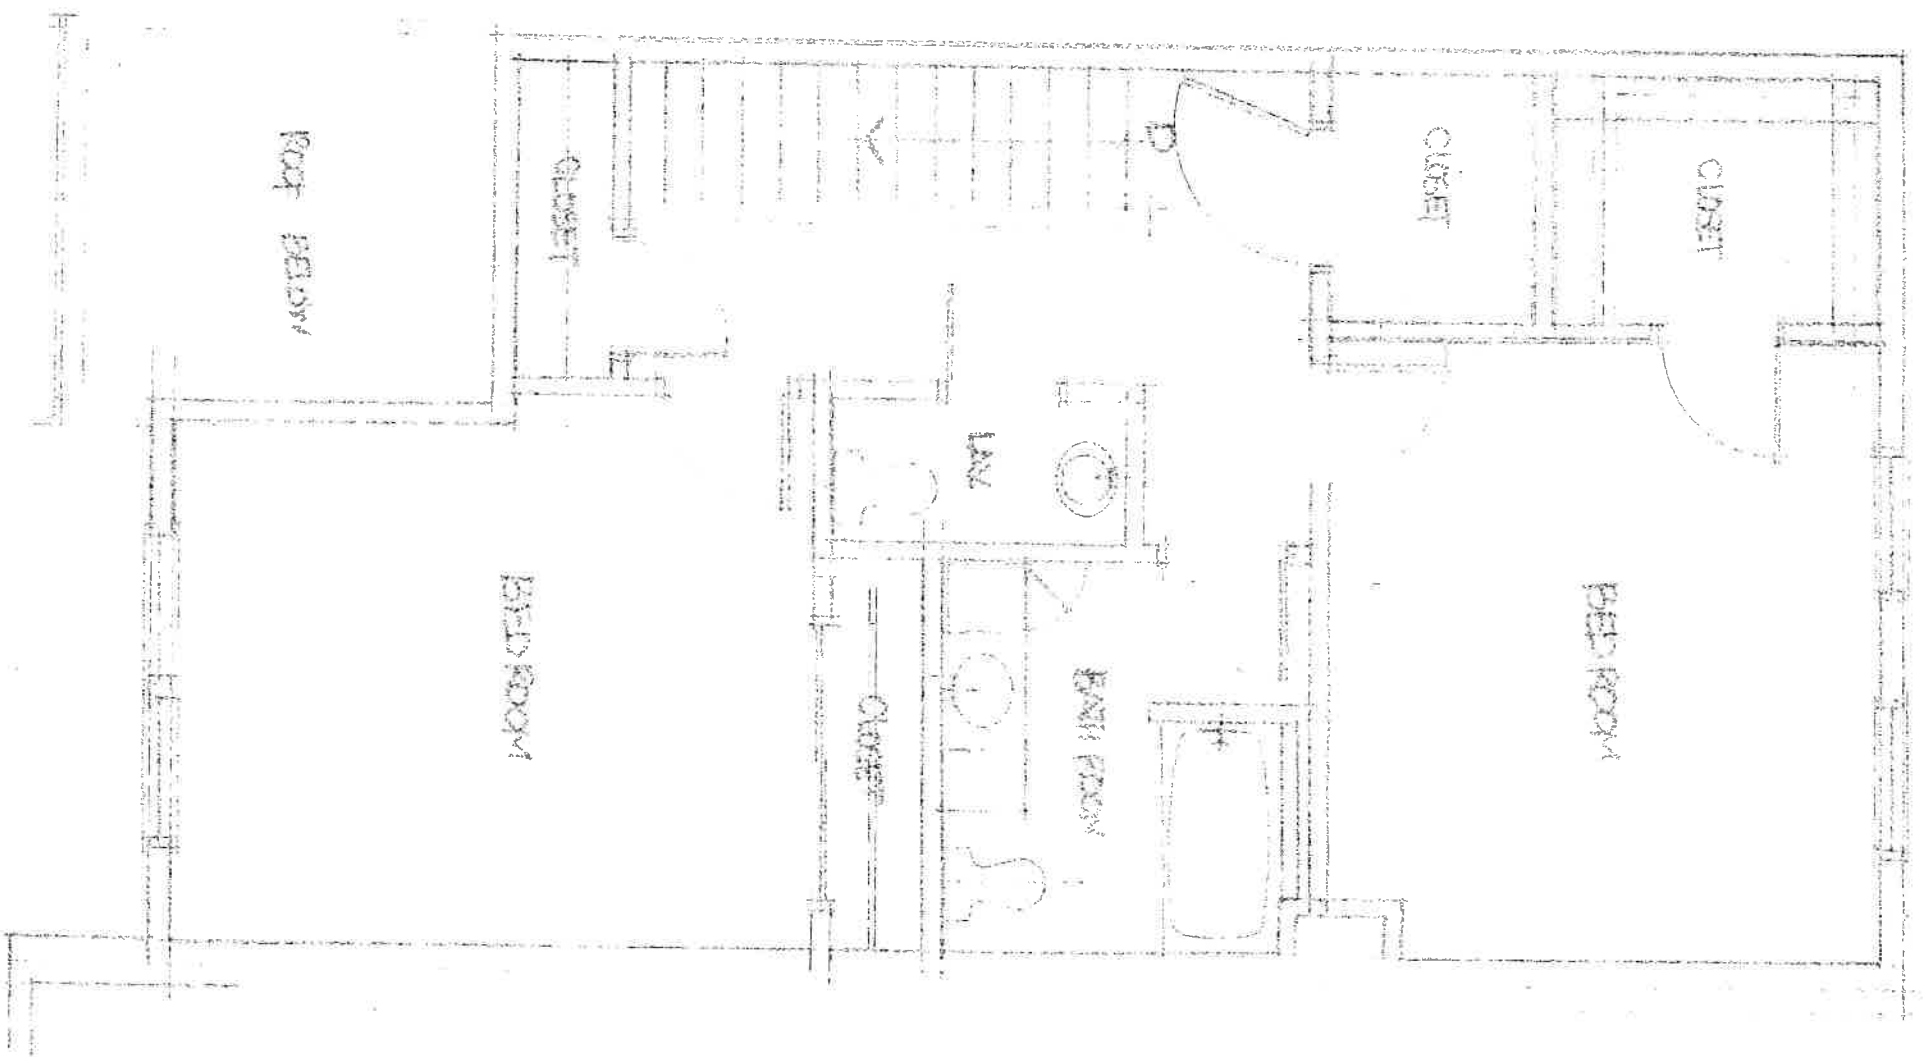

GRADE LEVEL

THE TOWNHOUSES AT PARK PLACE

125 MERIDIAN STREET

GROTON, CT 06340

TYPICAL ADOX UNIT

TWO REQUIRED

NO AUGUST 2012

AI.

DECK

FIRST FLOOR

AL.

SECOND FLOOR

A4.

SECTION @ GARAGE

AS,

SECTION @ STAIRS