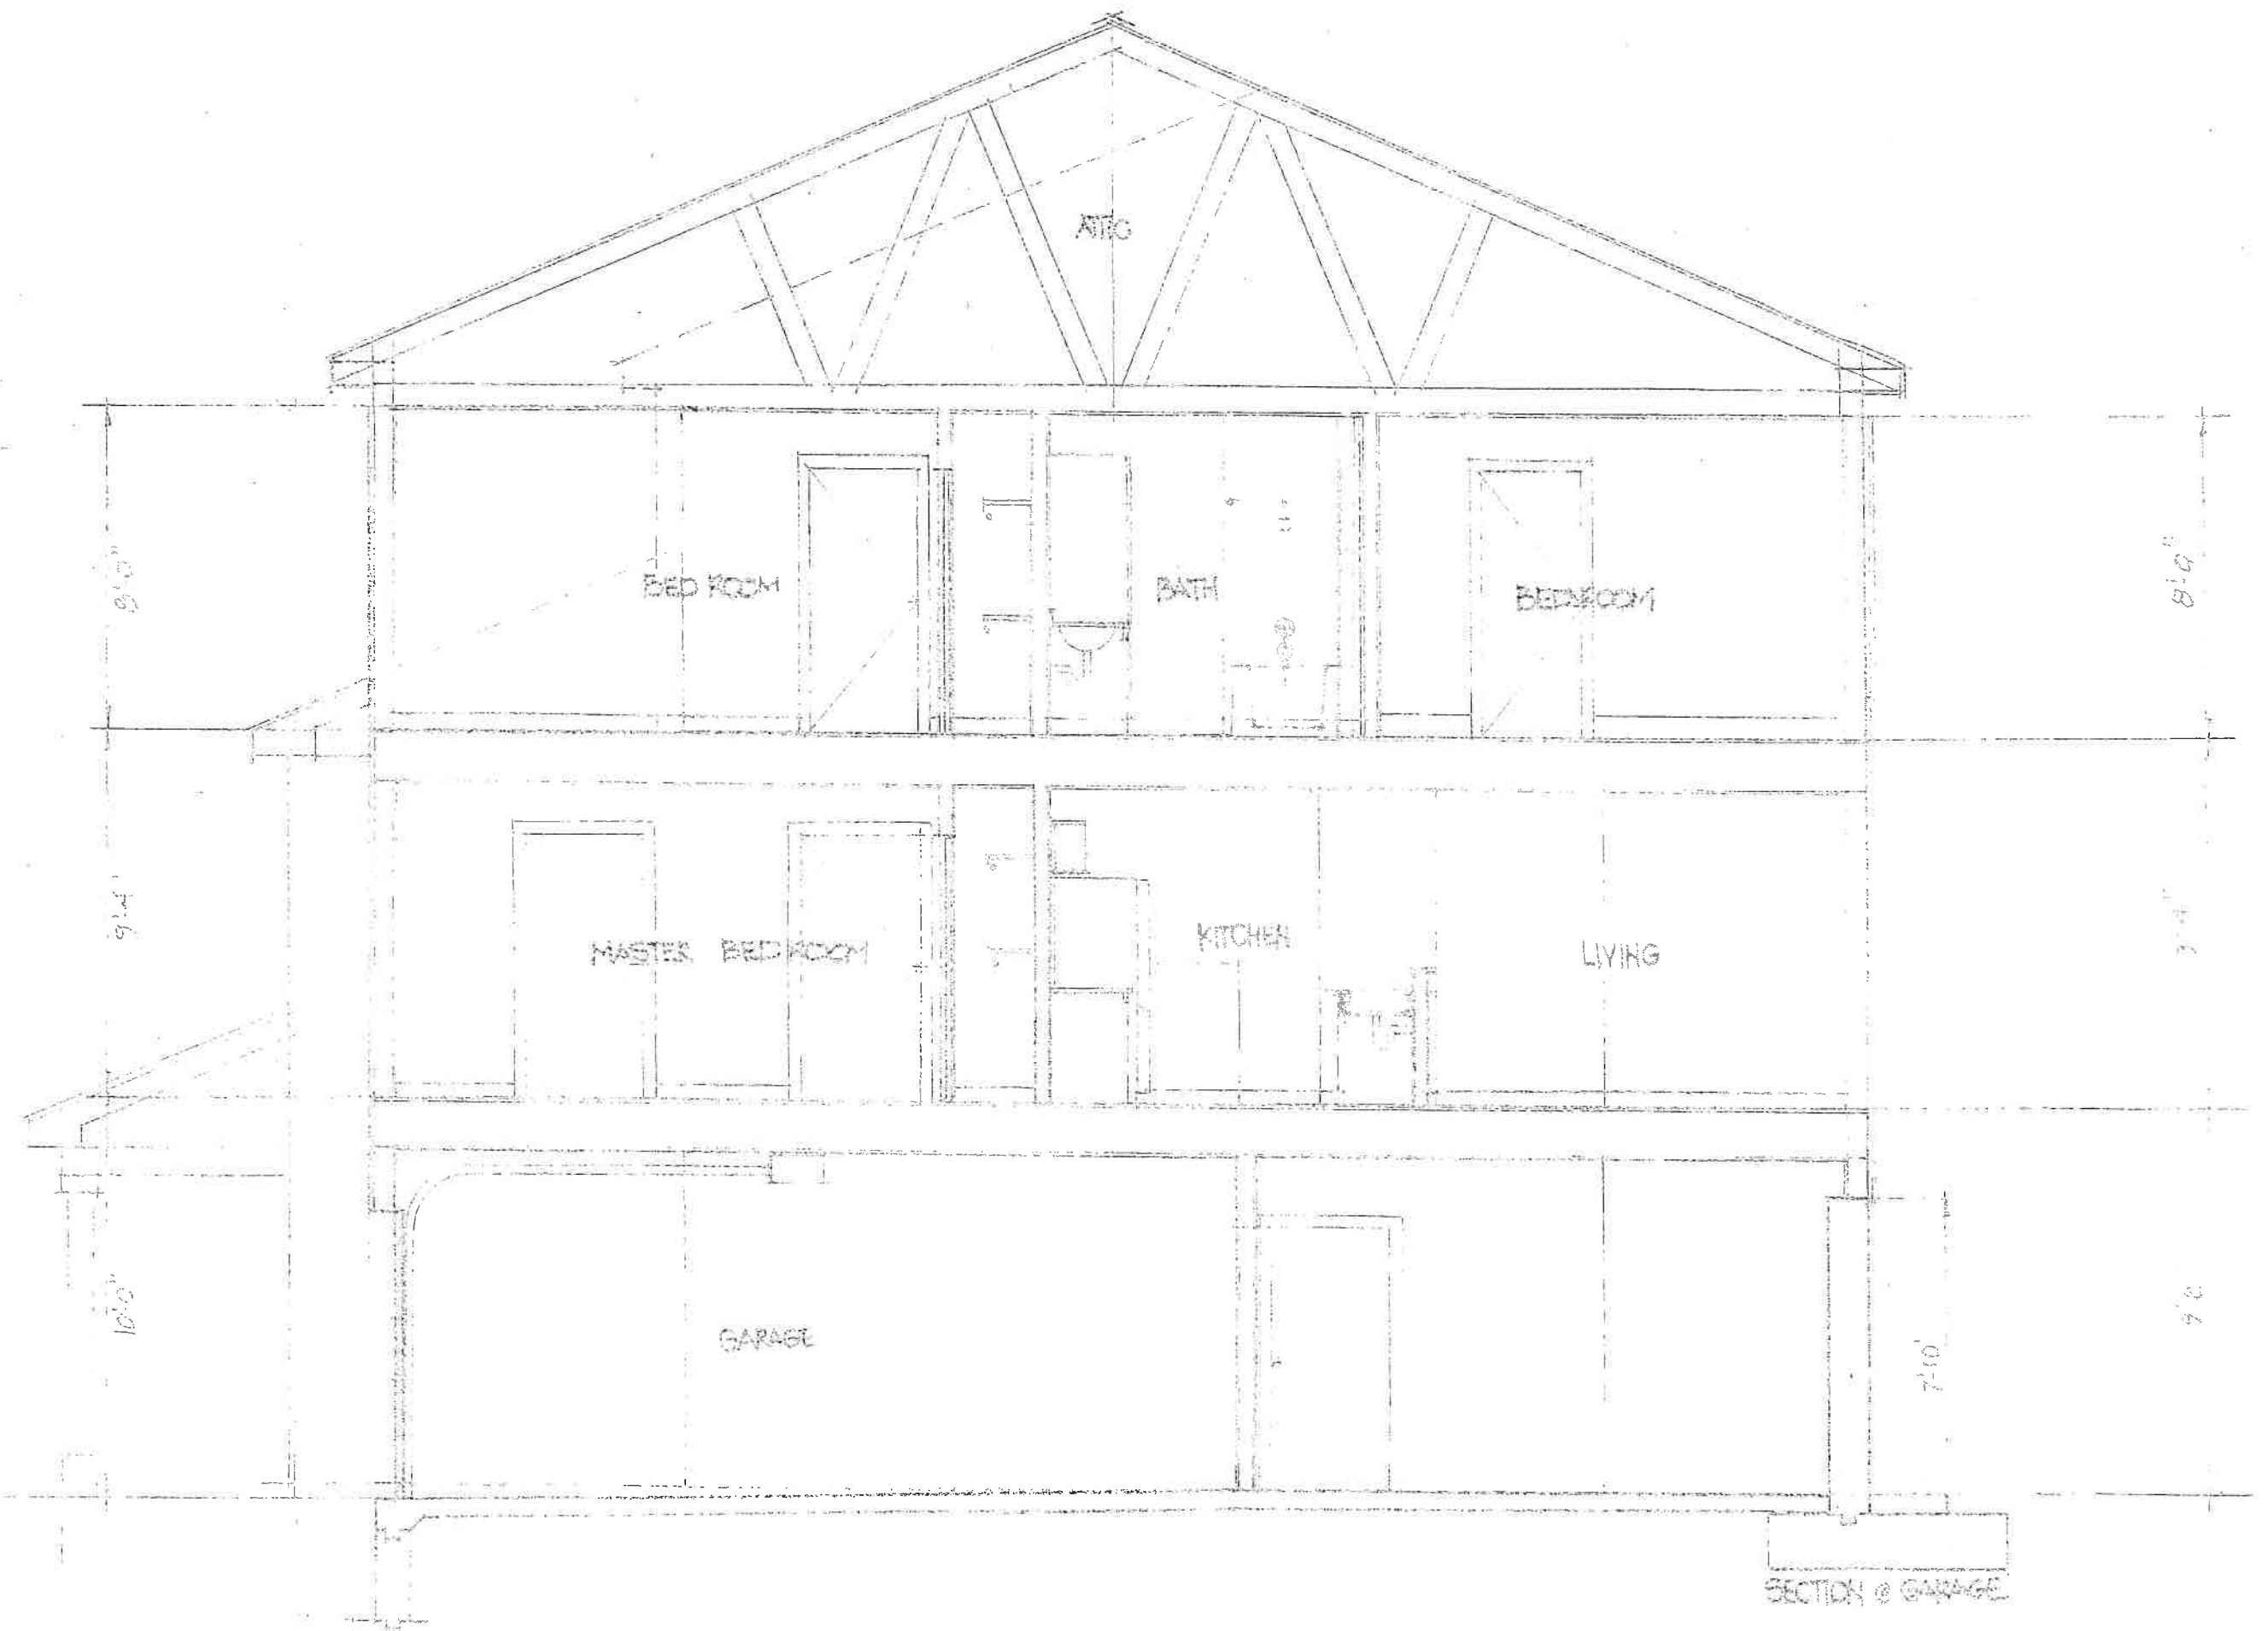

GRADE LEVEL

THE TOWNHOUSES AT PARK PLACE

125 MERIDIAN STREET

GROTON, CT 06340

TYPICAL ADOX UNIT

TWO REQUIRED

NO AUGUST 2012

AI.

DECK

FIRST FLOOR

AL.

SECOND FLOOR

A4.

SECTION @ GARAGE

AS,

SECTION @ STAIRS