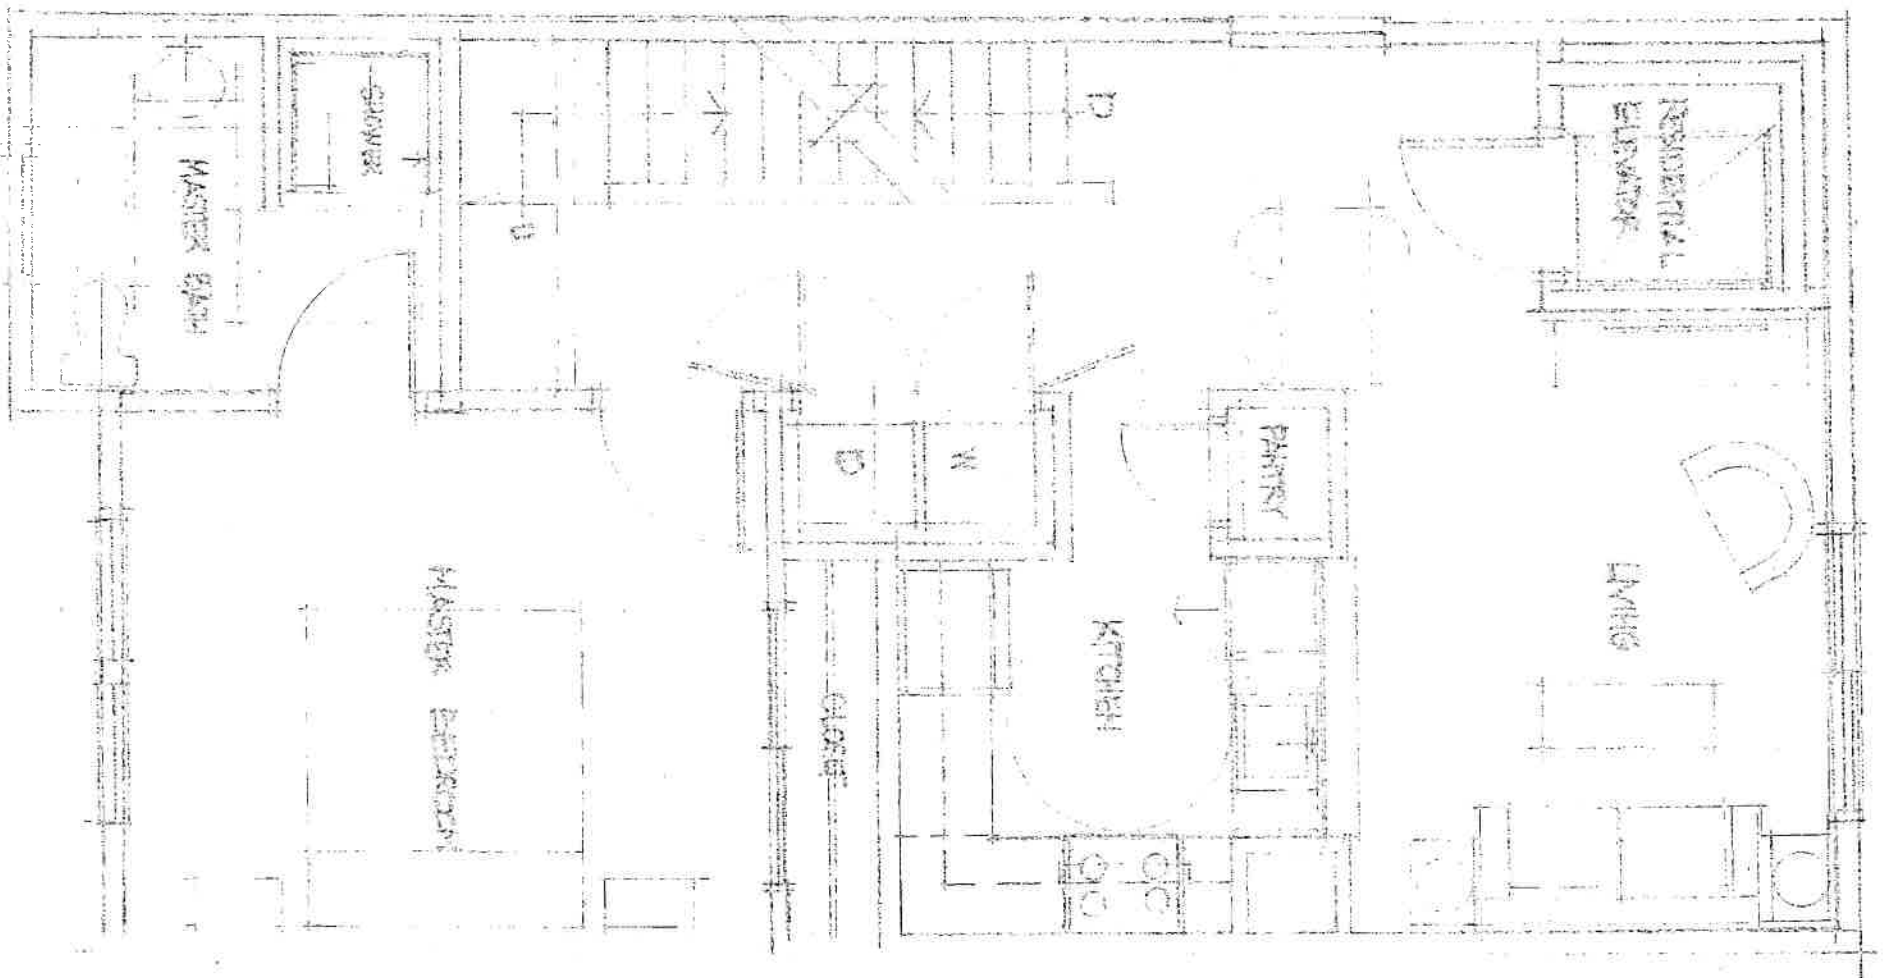

GRADE LEVEL

THE TOWNHOUSES AT PARK PLACE

125 MERIDIAN STREET

GROTON, CT 06340

TYPICAL ADOX UNIT

TWO REQUIRED

NO AUGUST 2012

AI.

DECK

FIRST FLOOR

AL.

SECOND FLOOR

A4.

SECTION @ GARAGE

AS,

SECTION @ STAIRS