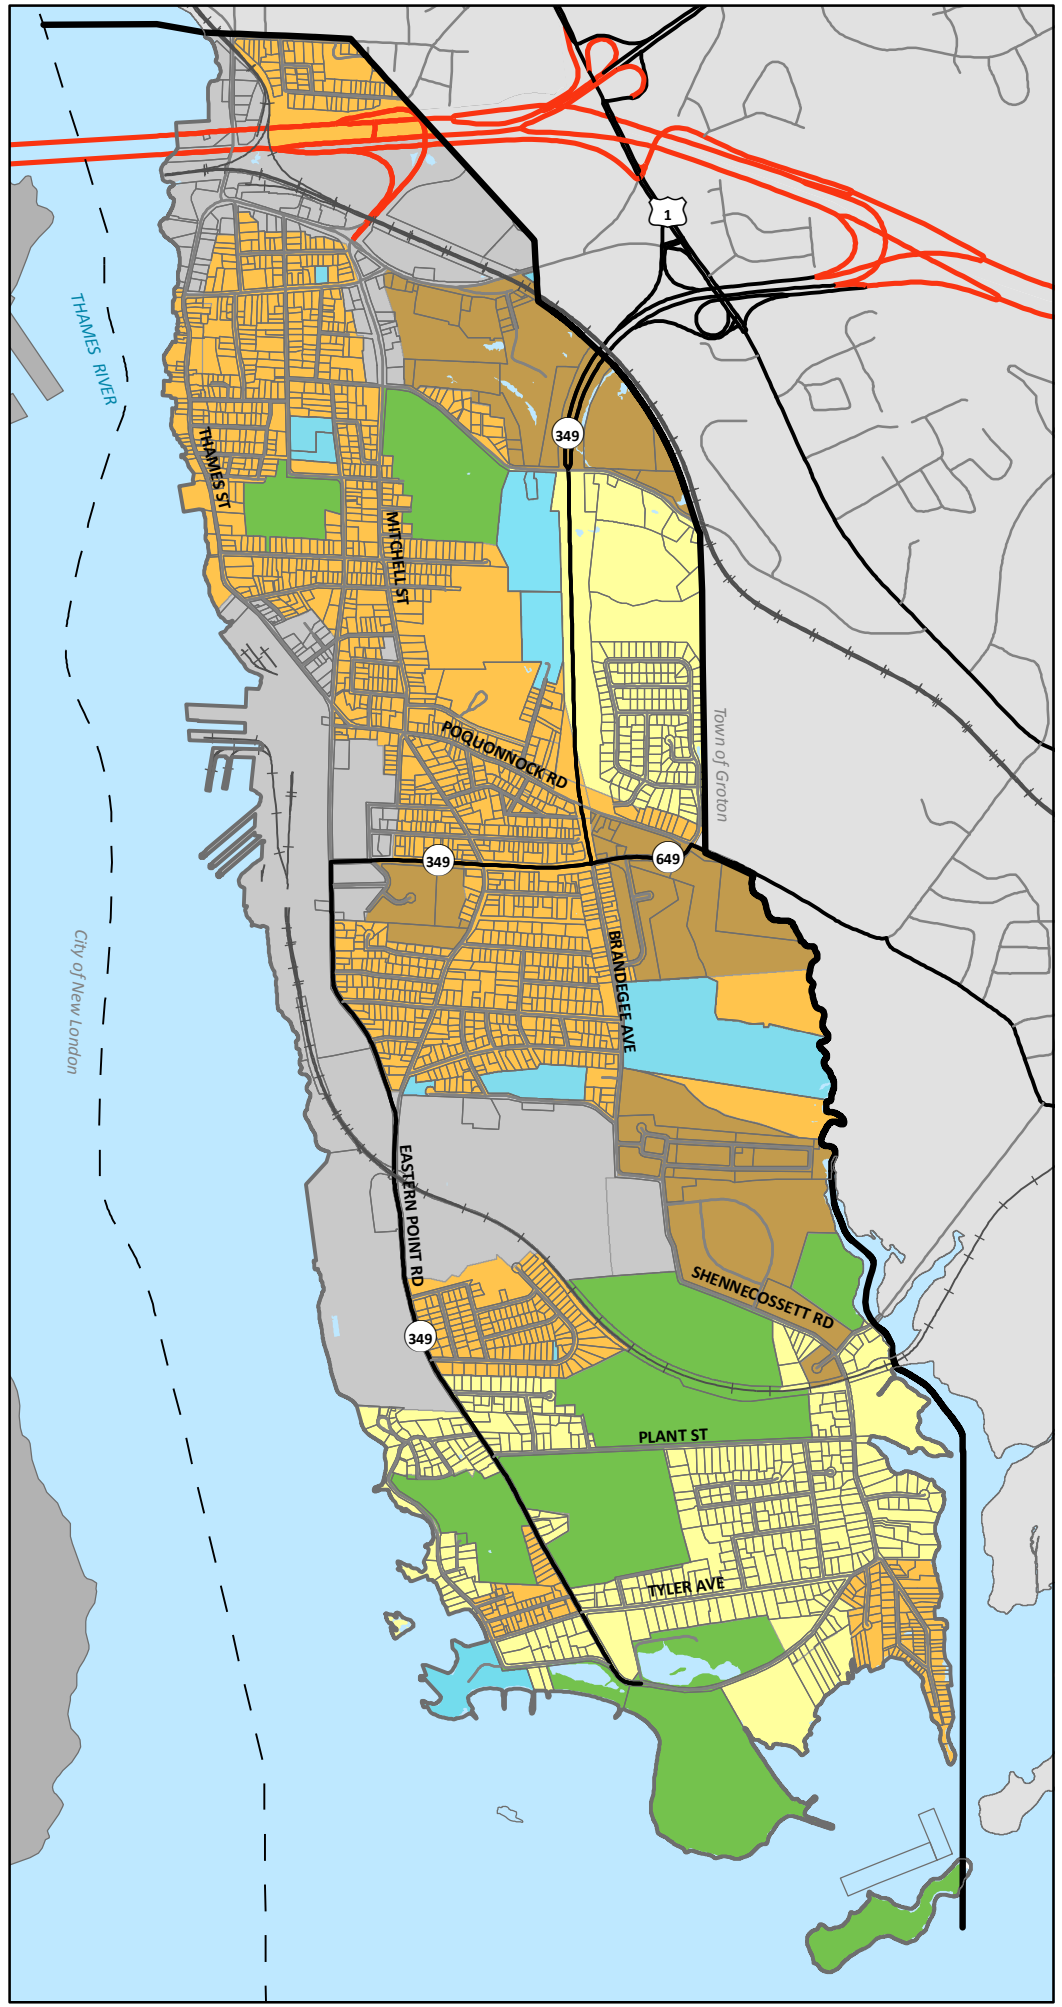

Residential Densities Plan

City of Groton

Legend

Residential Densities

- Highest Densities
- Medium Densities
- Lower Densities

Non-Residential Areas

- Business / Technology Zones
- Open Space Areas
- Community Facility