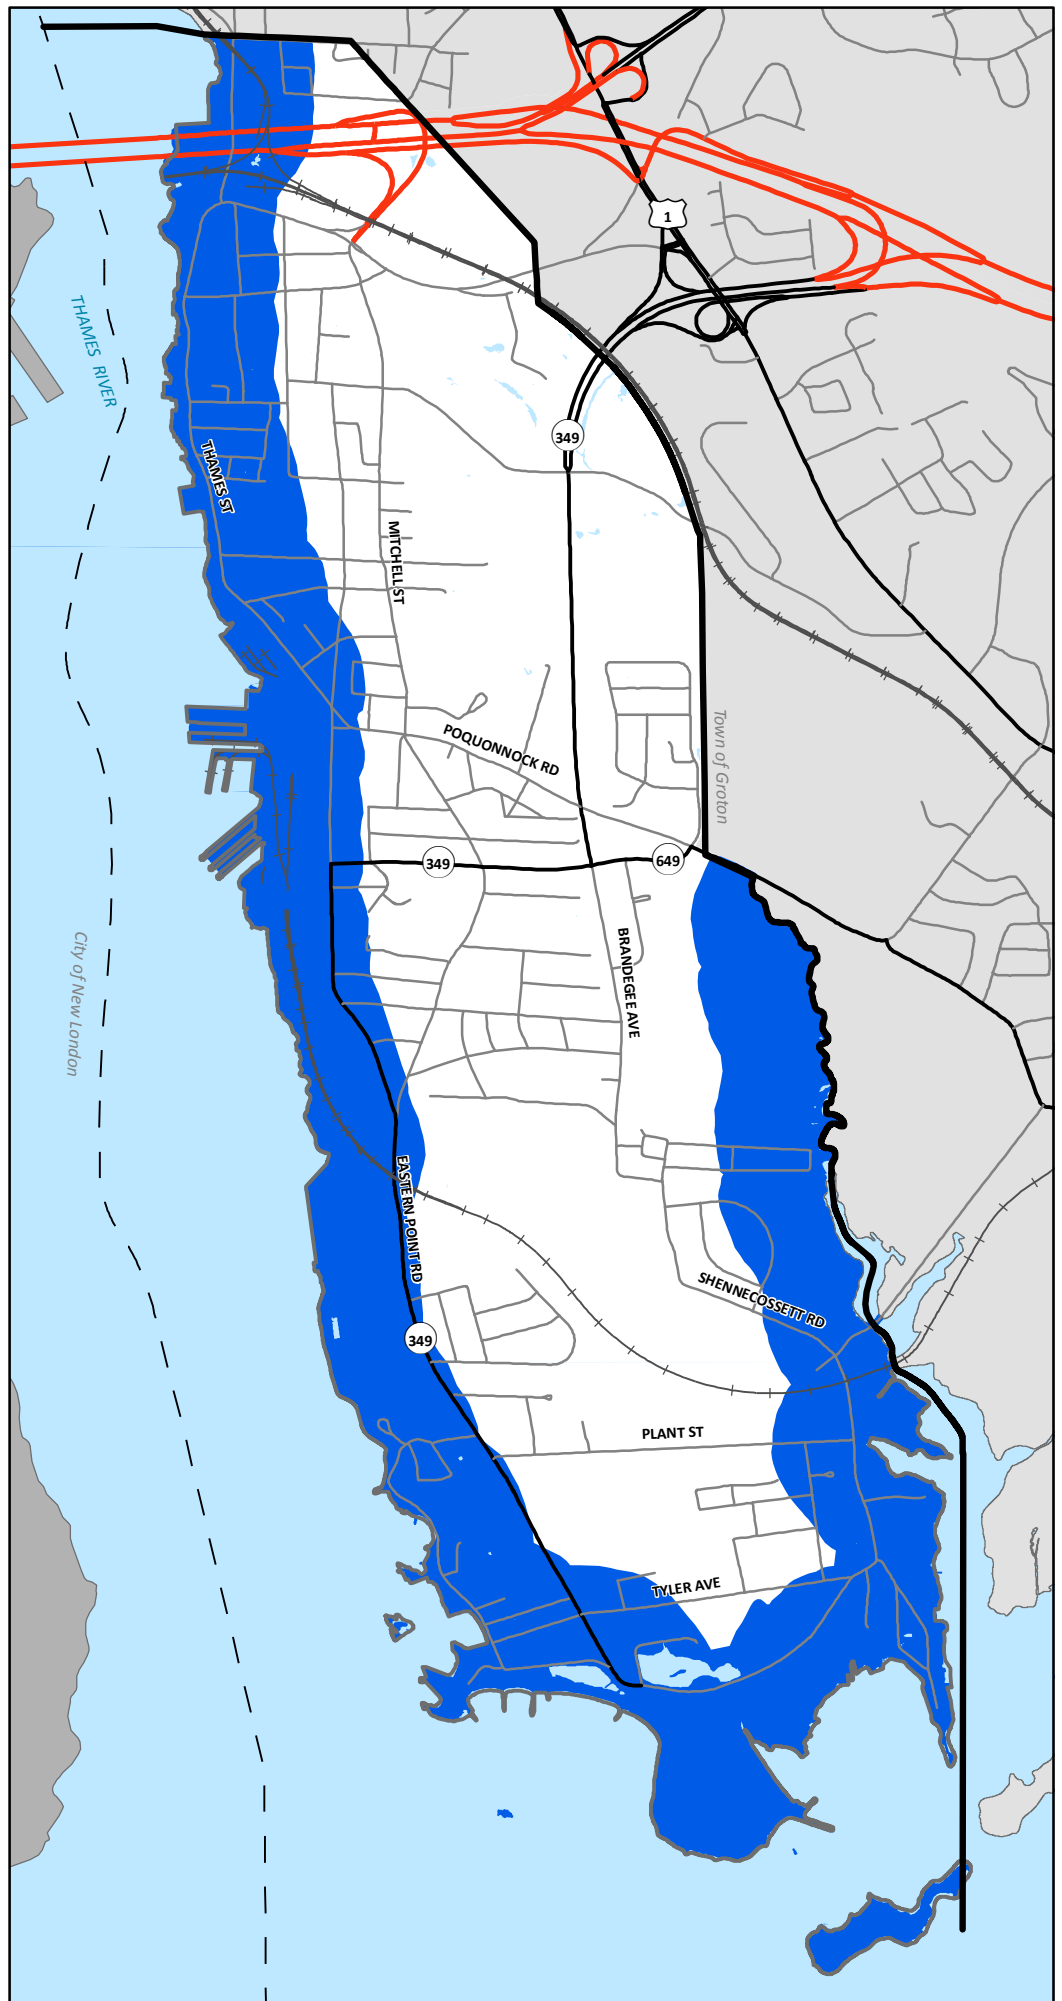

Coastal Area City of Groton

Legend

 Coastal Boundary